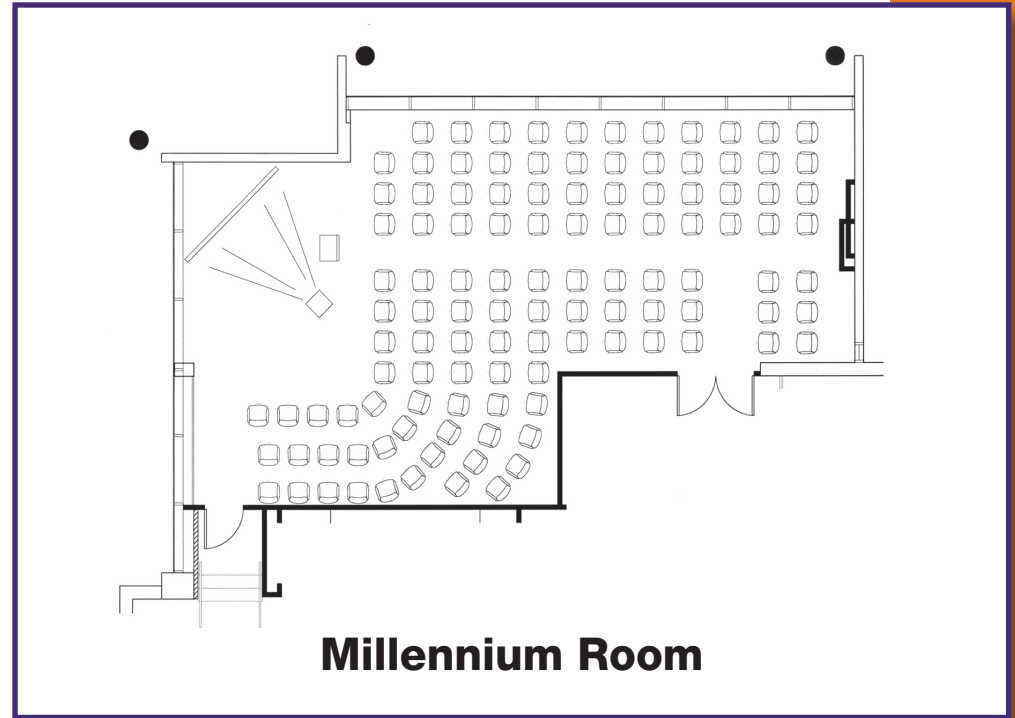

Millennium Room

- ▶ Stylish modern design with plenty of natural lighting
- ▶ Adjacent to the Mission Dining Room for easy access to meals and break area
- ▶ Built-in power and internet distribution hubs
- ▶ Easily converted into a mobile classroom for up to 32 workstations
- ▶ Wireless Internet available

Capacity Chart

Floor	Meeting Room	Square Feet	Width	Length	Ceiling	Theater	Classroom	Banquet	Reception	U Shape	Hollow Square
1st Floor	Millennium Room	1,196	26'	46'	20'	114	40	80	150	20	28