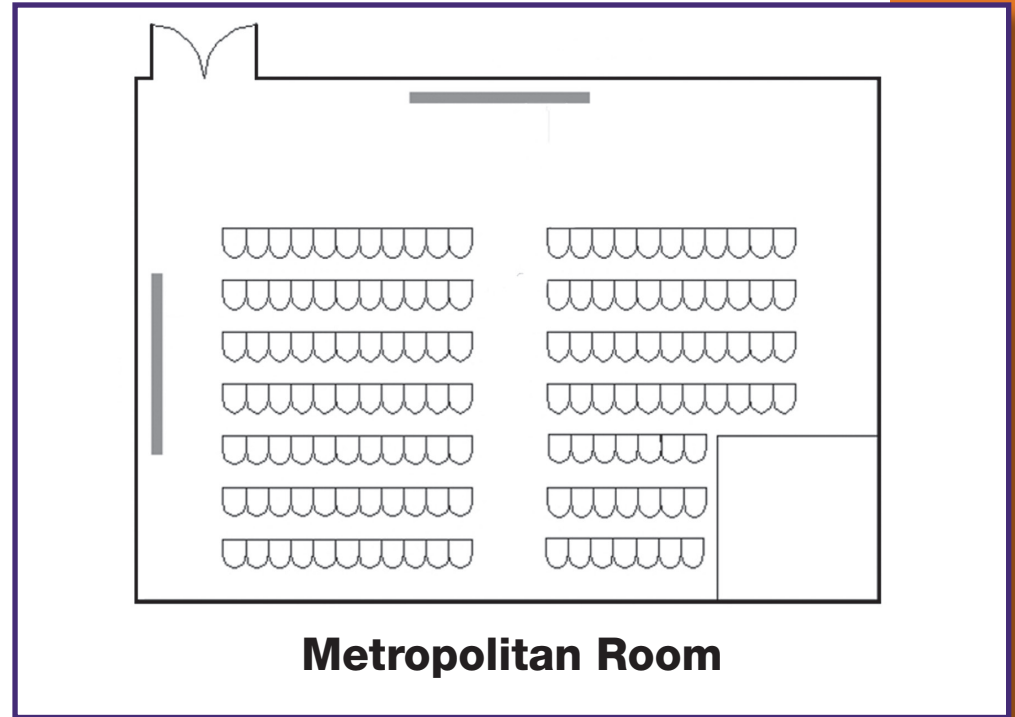

Metropolitan Room

- Easy load in and load out of equipment
- Private entrance with electronically controlled access for security
- Flush-mounted power and internet access points in the floor help ease cabling configuration
- Perfect for Mobile Classroom applications

Capacity Chart

Floor	Meeting Room	Square Feet	Width	Length	Ceiling	Theater	Classroom	Banquet	Reception	U Shape	Hollow Square
1st Floor	Metropolitan Room	1,586	49.5'	34.6'	8.7'	142	60	90	170	22	28