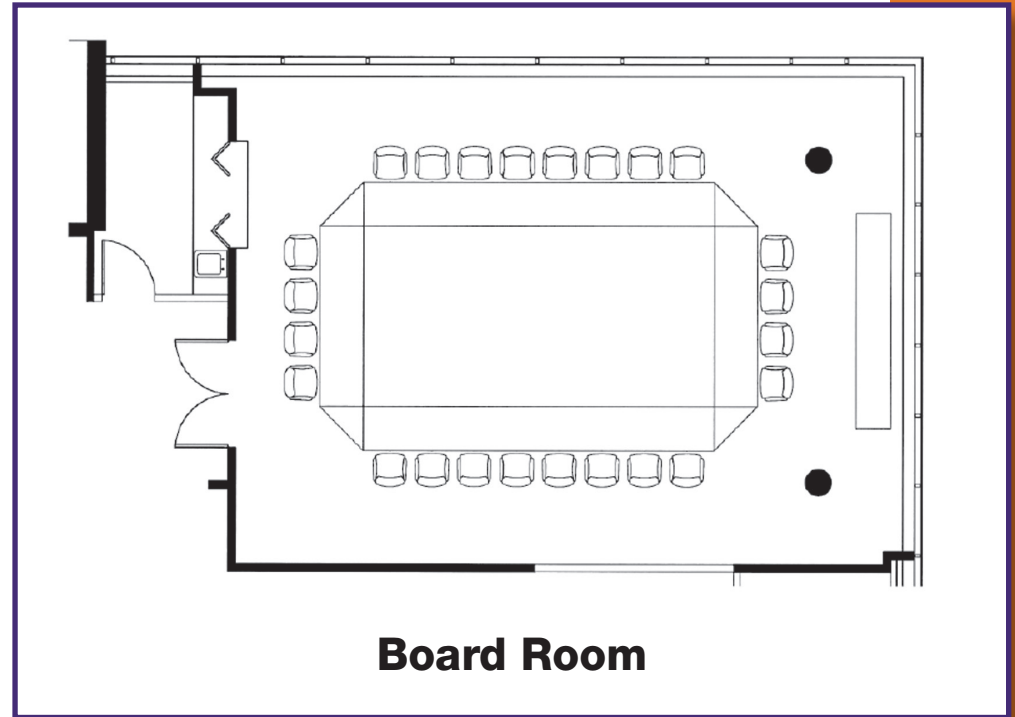

## Board Room

- ▶ Built-in Videoconferencing system
- ▶ Ceiling-mounted screen and LCD projector
- ▶ High speed Internet
- ▶ Butler's pantry for easy access to refreshments
- ▶ Customized cable management system prevents unsightly wiring bundles

## Capacity Chart

Floor	Meeting Room	Square Feet	Width	Length	Ceiling	Theater	Classroom	Banquet	Reception	U Shape	Hollow Square
3rd Floor	Board Room	1,026	27'	38'	8.9'	56	30	40	60	22	28